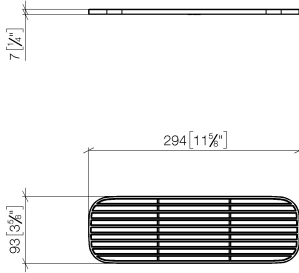

Grid element - Light Grey

82 482 970

- high-quality plastic grid elements
- plastic grid elements

NOTE: Grid elements must be ordered separately.

	Light Grey	82 482 970-52
	Matte Black	82 482 970-33
	Creamy White	82 482 970-51
	Taupe	82 482 970-53

Grid element - Light Grey

82 482 970

mm [inches]

Grid element - Light Grey

82 482 970